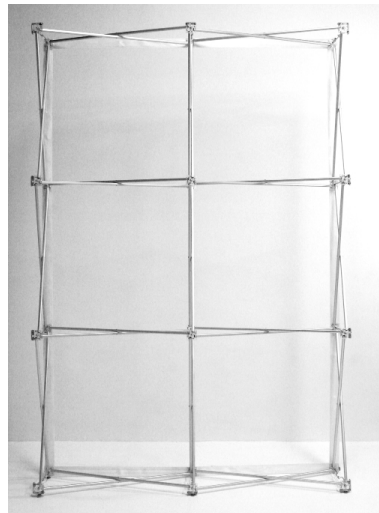

Graphic Turnaround Time

Standard: 4 Business Days

2 Day Rush: 2 Business Days

Travel Bag is included.